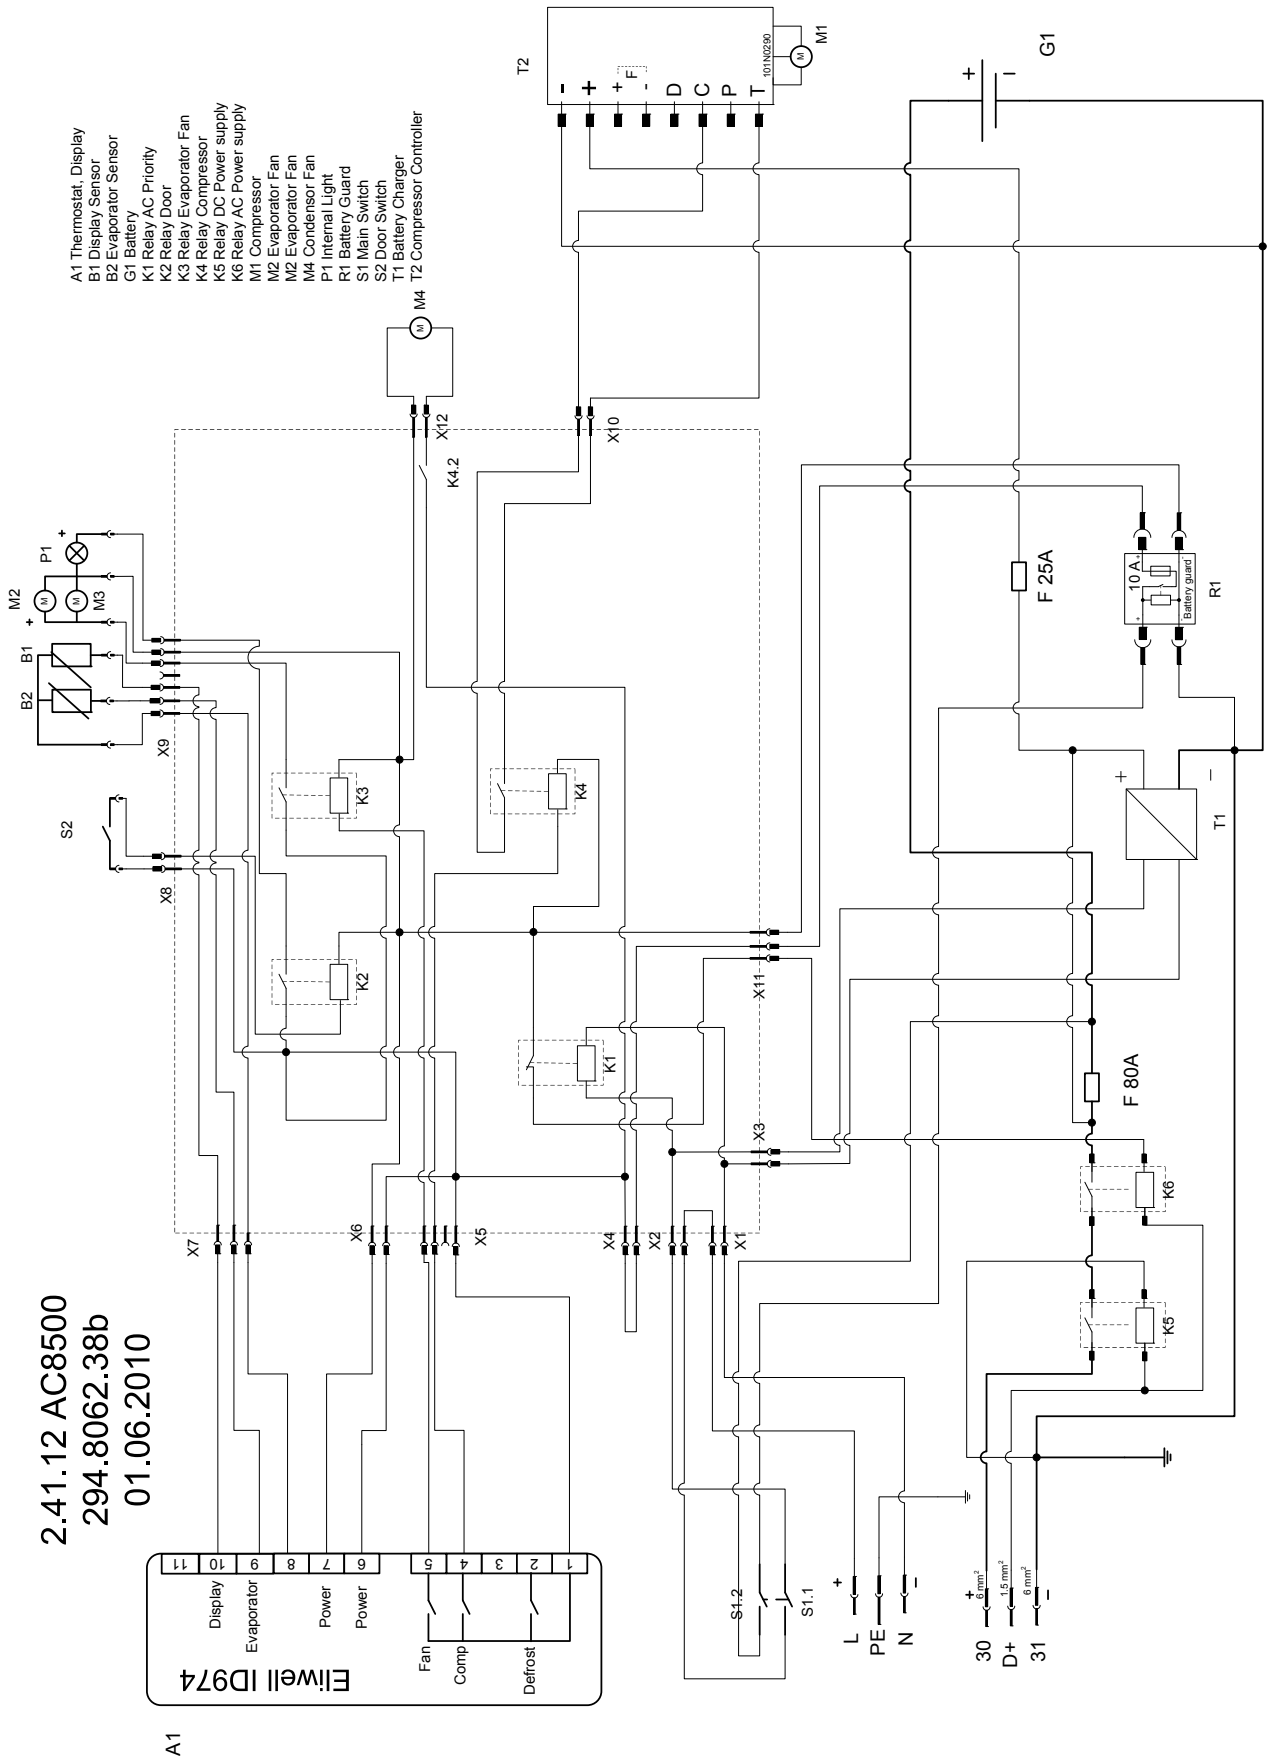

- A1 Thermostat, Display
- B1 Display Sensor
- B2 Evaporator Sensor
- G1 Battery
- K1 Relay AC Priority
- K2 Relay Door
- K3 Relay Evaporator Fan
- K4 Relay Compressor
- K5 Relay DC Power supply
- K6 Relay AC Power supply
- M1 Compressor
- M2 Evaporator Fan
- M3 Condenser Fan
- M4 Evaporator Fan
- P1 Internal Light
- R1 Battery Guard
- S1 Main Switch
- S2 Door Switch
- T1 Battery Charger
- T2 Compressor Controller

2.41.12 AC8500  
 294.8062.38b  
 01.06.2010

A1